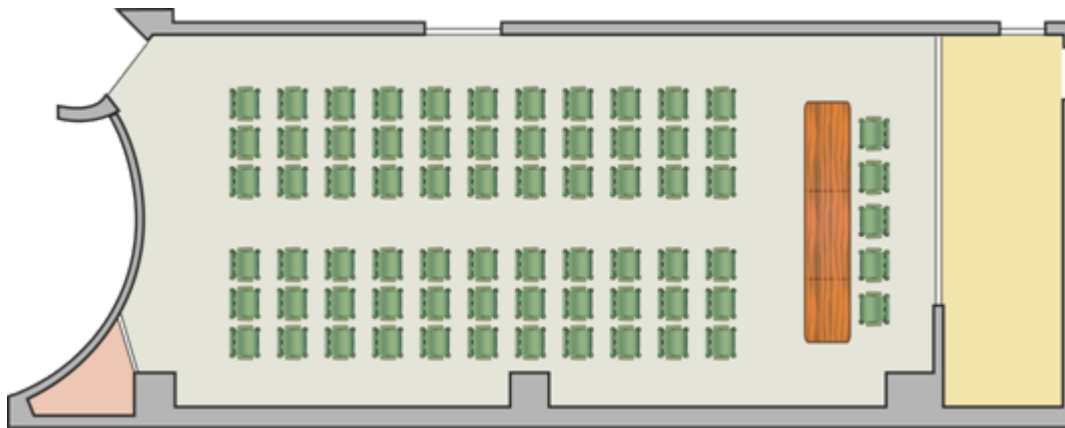

- Foyer for check in and cloak service
- ADSL access
- Multimedia projector
- Stationary, flip chart, overhead projector, microphone, cordless microphone

Albani dimensions

Lenght	45,9 ft
Width	22,3 ft
Height	10,2 ft
Square footage	1022,6 sq ft

Albani capacity

Banquet	70
Theater	90
Classroom	40
Reception	130
Boardroom	40
U-shape	30

HOTEL ALBANI ROMA

Address Via Adda, 45 – 00198 Roma

Tel + 39 06 84991

Fax + 39 06 8499399

Info info.rom@albanihotels.com

Reservations reservation.rom@albanihotels.com

Sales sales@albanihotels.com

Website www.albanihotels.com

A member of

Utell by Pegasus